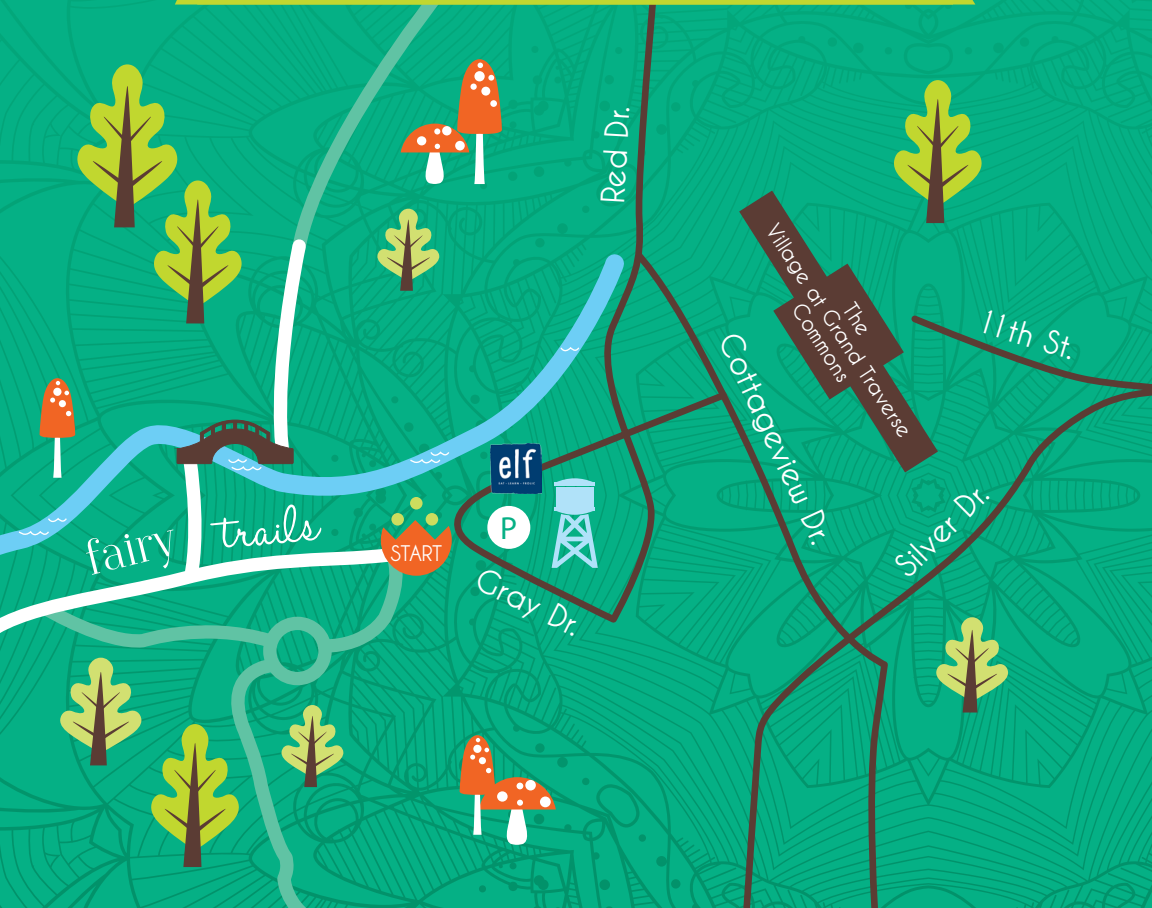

[www.fairytrailstc.com](http://www.fairytrailstc.com)

1371 Gray Drive (GT Commons) Suite 400, Traverse City, MI 49684

Life *and* whimsy.com