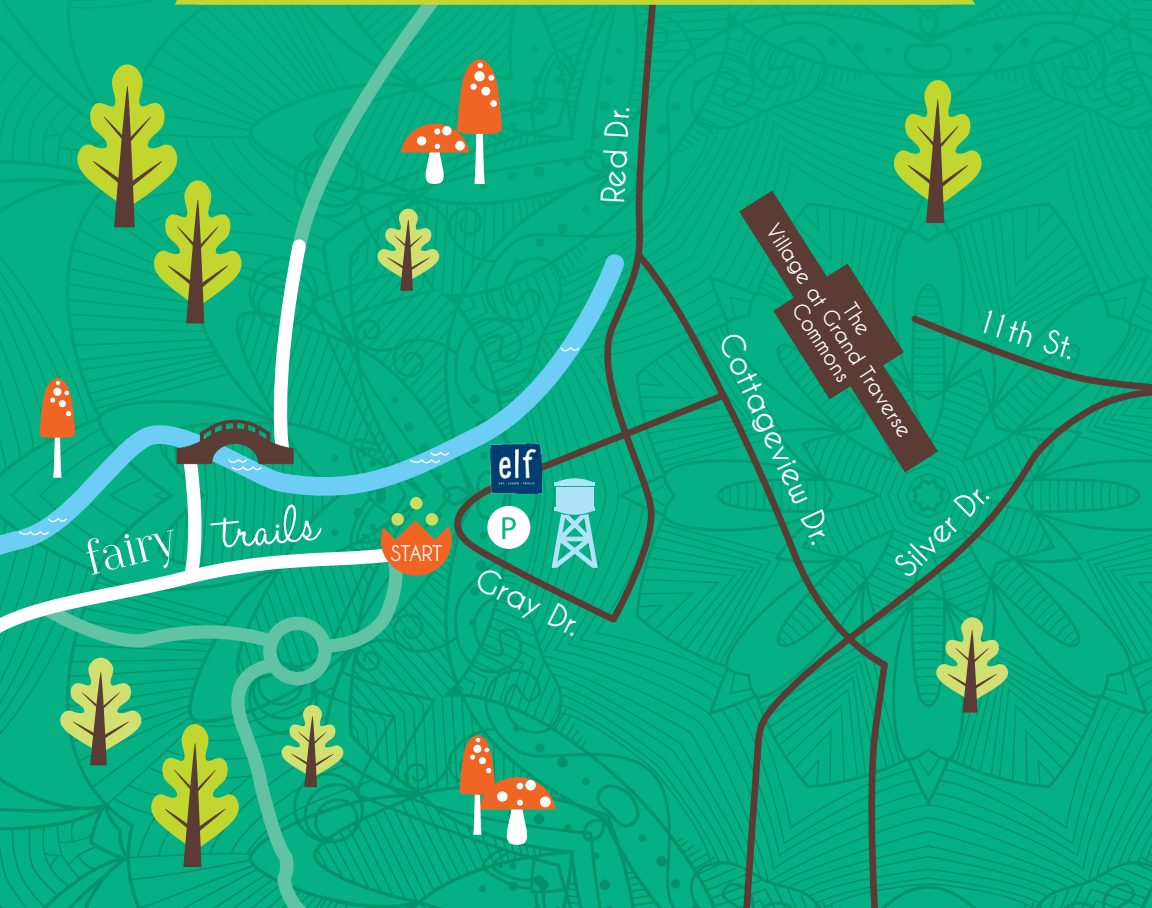

[www.fairytrailstc.com](http://www.fairytrailstc.com)

1371 Gray Drive (GT Commons) Suite 400, Traverse City, MI 49684

Life *and* whimsy.com